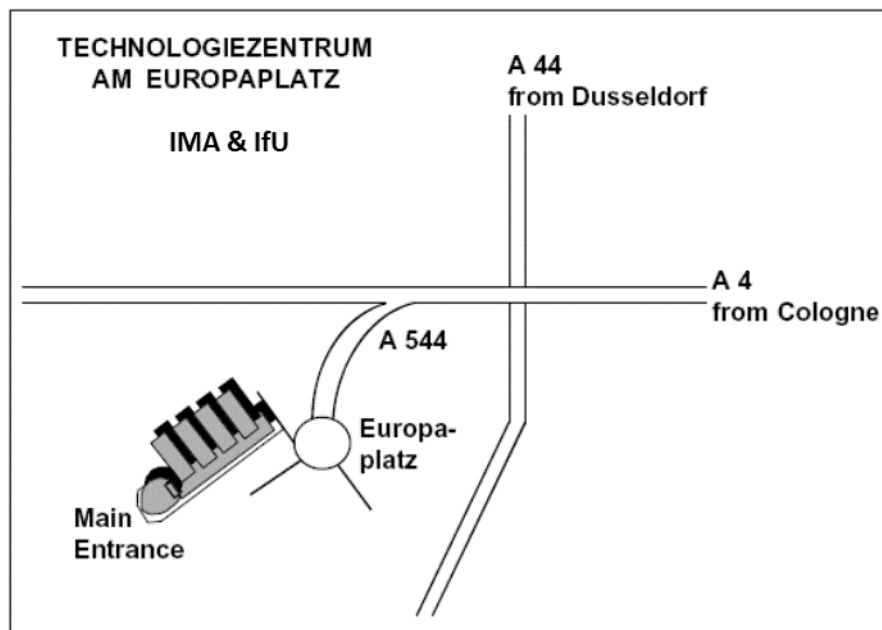

## How to find us

IMA & IfU - RWTH Aachen University  
 Technologiezentrum am Europaplatz  
 Dennewartstraße 27, 52078 Aachen  
 Block D, 2nd floor

Arriving from Cologne:	Arriving from Düsseldorf:
Take go A 4 to the Aachen exit (A 544) Stay on A 544 in the direction Europaplatz (Roundabout)	Take go A 44 towards Aachen Exit on A 4 towards Aachen, Antwerpen, Heerlen Immediately after this change to A 544 leading to the Europaplatz (Roundabout)

Take the 1st exit of the Europaplatz Roundabout (Joseph-von-Goerres-Straße)

At the next intersection turn left into Dennewartstraße, continue for 50 m

The Technology Center is located on the right.

For using the parking area please take a ticket (Pay-terminal at the main entrance  
 of the center of technology)

Arriving by train: bus lines 1 / 11 / 21 to the bus stop "Ludwig Forum" (direction Haaren) or Taxi.