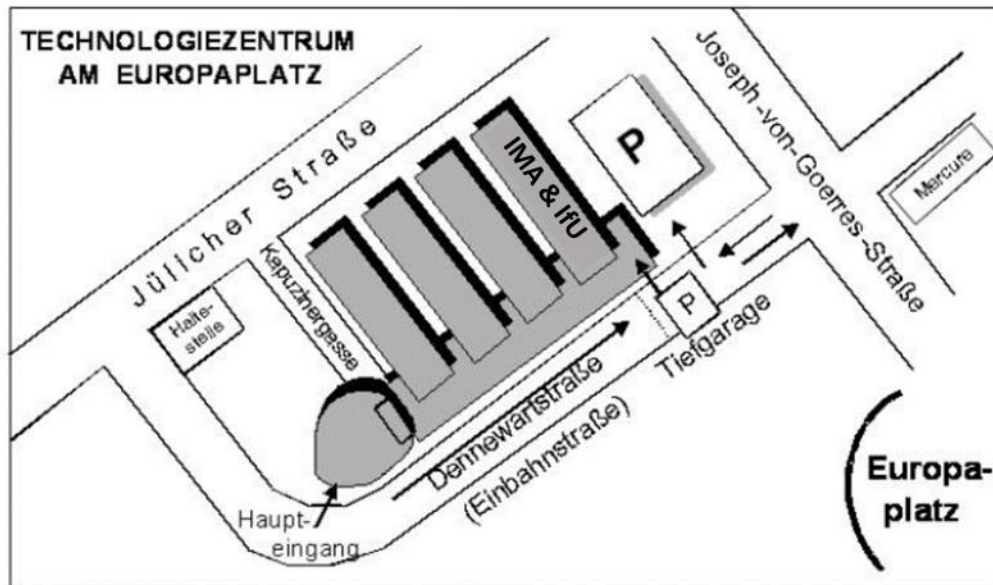

## How to find us

IMA & IfU - RWTH Aachen University  
 Technologiezentrum am Europaplatz  
 Dennewartstraße 27, 52078 Aachen  
 Block D, 2nd floor

Arriving from Cologne:	Arriving from Düsseldorf:
Take go A 4 to the Aachen exit (A 544) Stay on A 544 in the direction Europaplatz (Roundabout)	Take go A 44 towards Aachen Exit on A 4 towards Aachen, Antwerpen, Heerlen Immediately after this change to A 544 leading to the Europaplatz (Roundabout)

Take the 1st exit of the Europaplatz Roundabout (Joseph-von-Goerres-Straße)

At the next intersection turn left into Dennewartstraße, continue for 50 m

The Technology Center is located on the right.

For using the parking area please take a ticket (Pay-terminal at the main entrance  
 of the center of technology)

Arriving by train: bus lines 1 / 11 / 21 to the bus stop "Ludwig Forum" (direction Haaren) or Taxi.